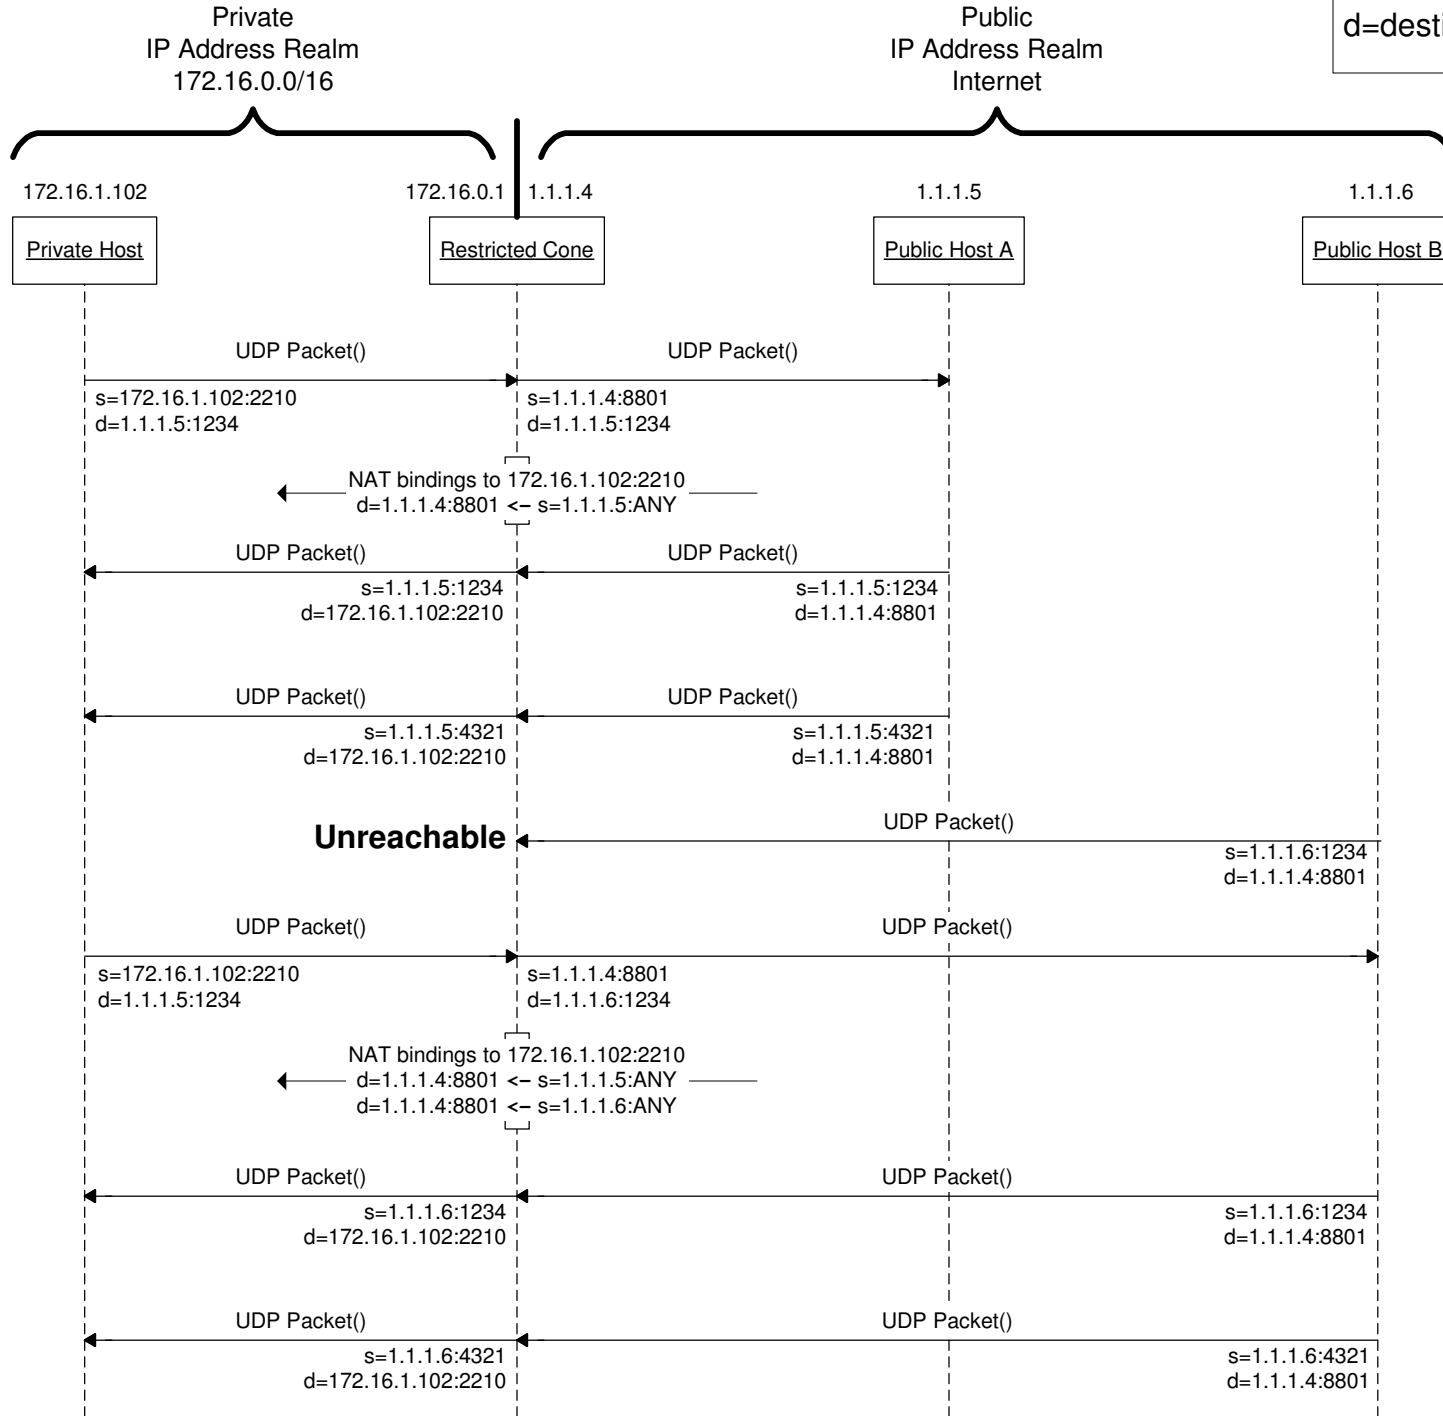

NAT Types: Full Cone NAT

Legend

s=source address:port
d=destination address:port

NAT Types: Restricted Cone NAT

Legend
 s=source address:port
 d=destination address:port

NAT Types: Port Restricted Cone NAT

Legend
 s=source address:port
 d=destination address:port

NAT Types: Symmetric NAT

Legend

s=source address:port
d=destination address:port