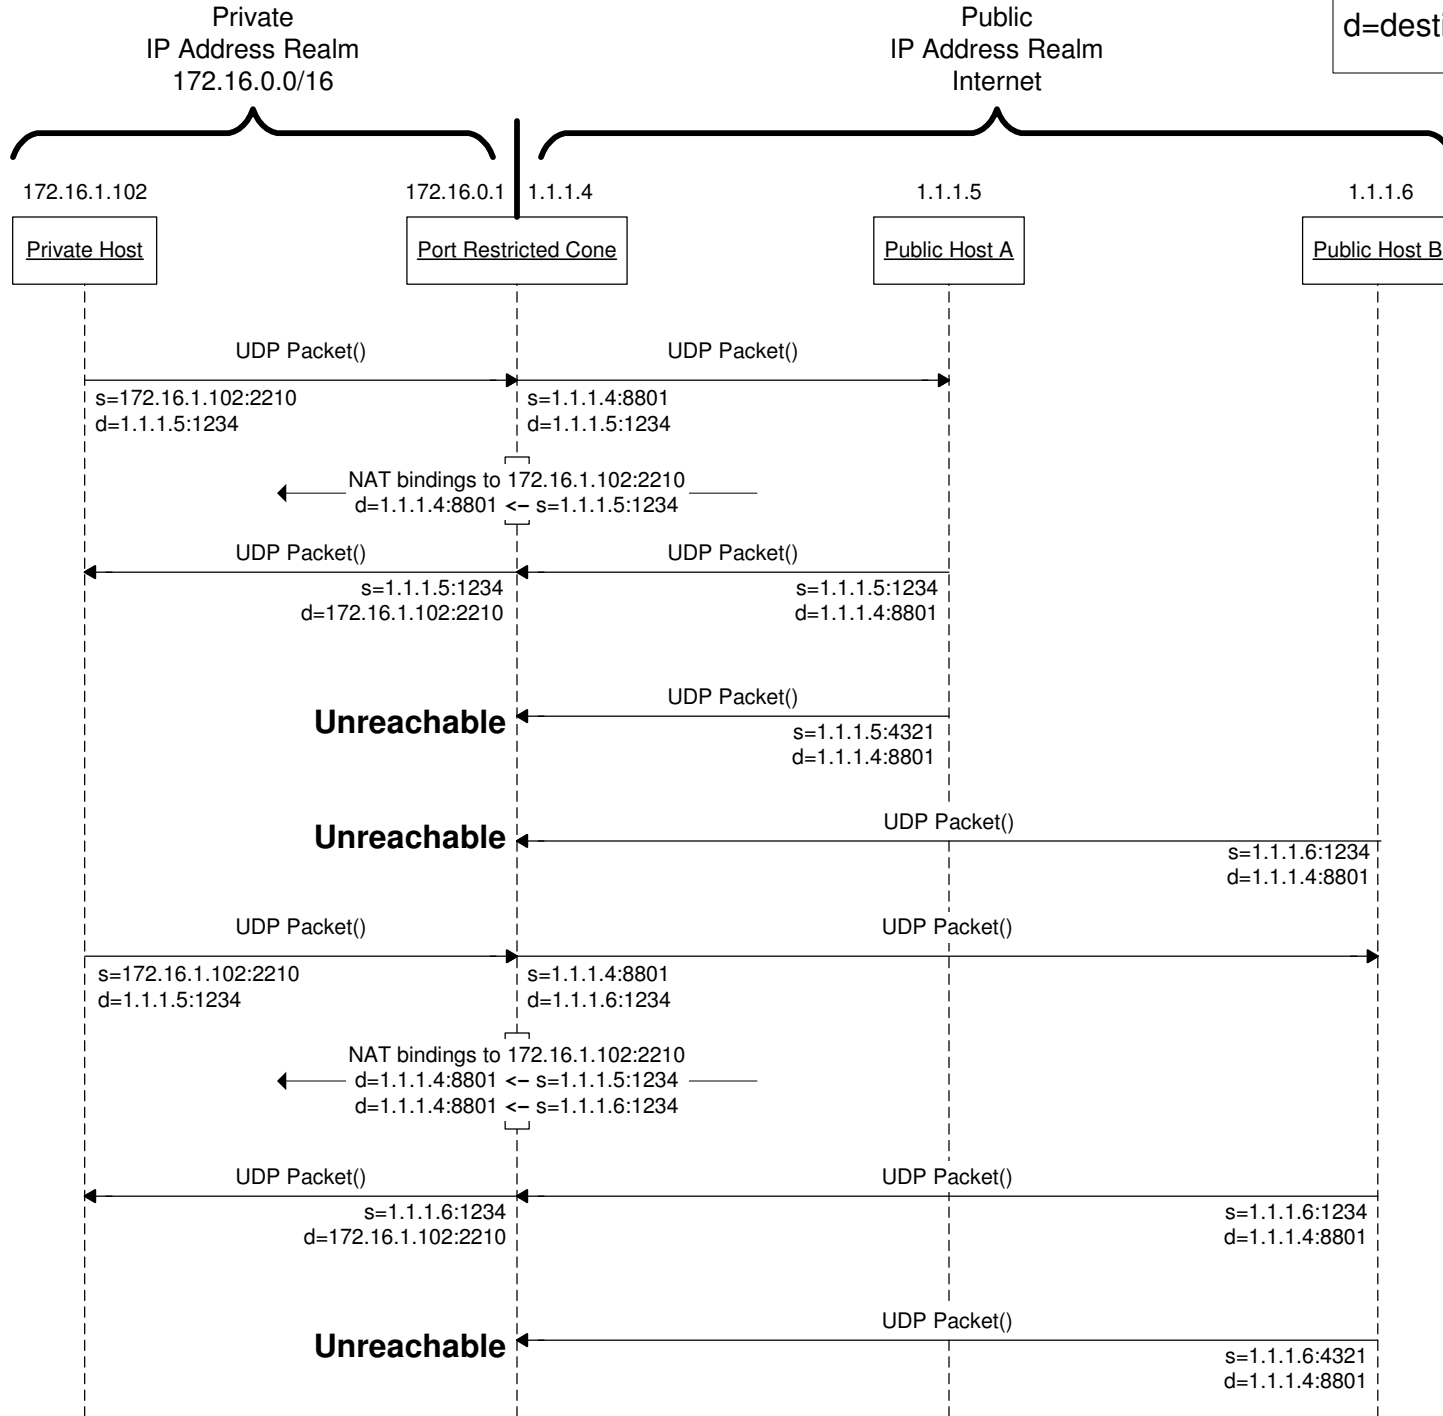

NAT Types: Full Cone NAT

Legend

s=source address:port
d=destination address:port

NAT Types: Restricted Cone NAT

Legend
 s=source address:port
 d=destination address:port

NAT Types: Port Restricted Cone NAT

Legend
 s=source address:port
 d=destination address:port

NAT Types: Symmetric NAT

Legend

s=source address:port
d=destination address:port