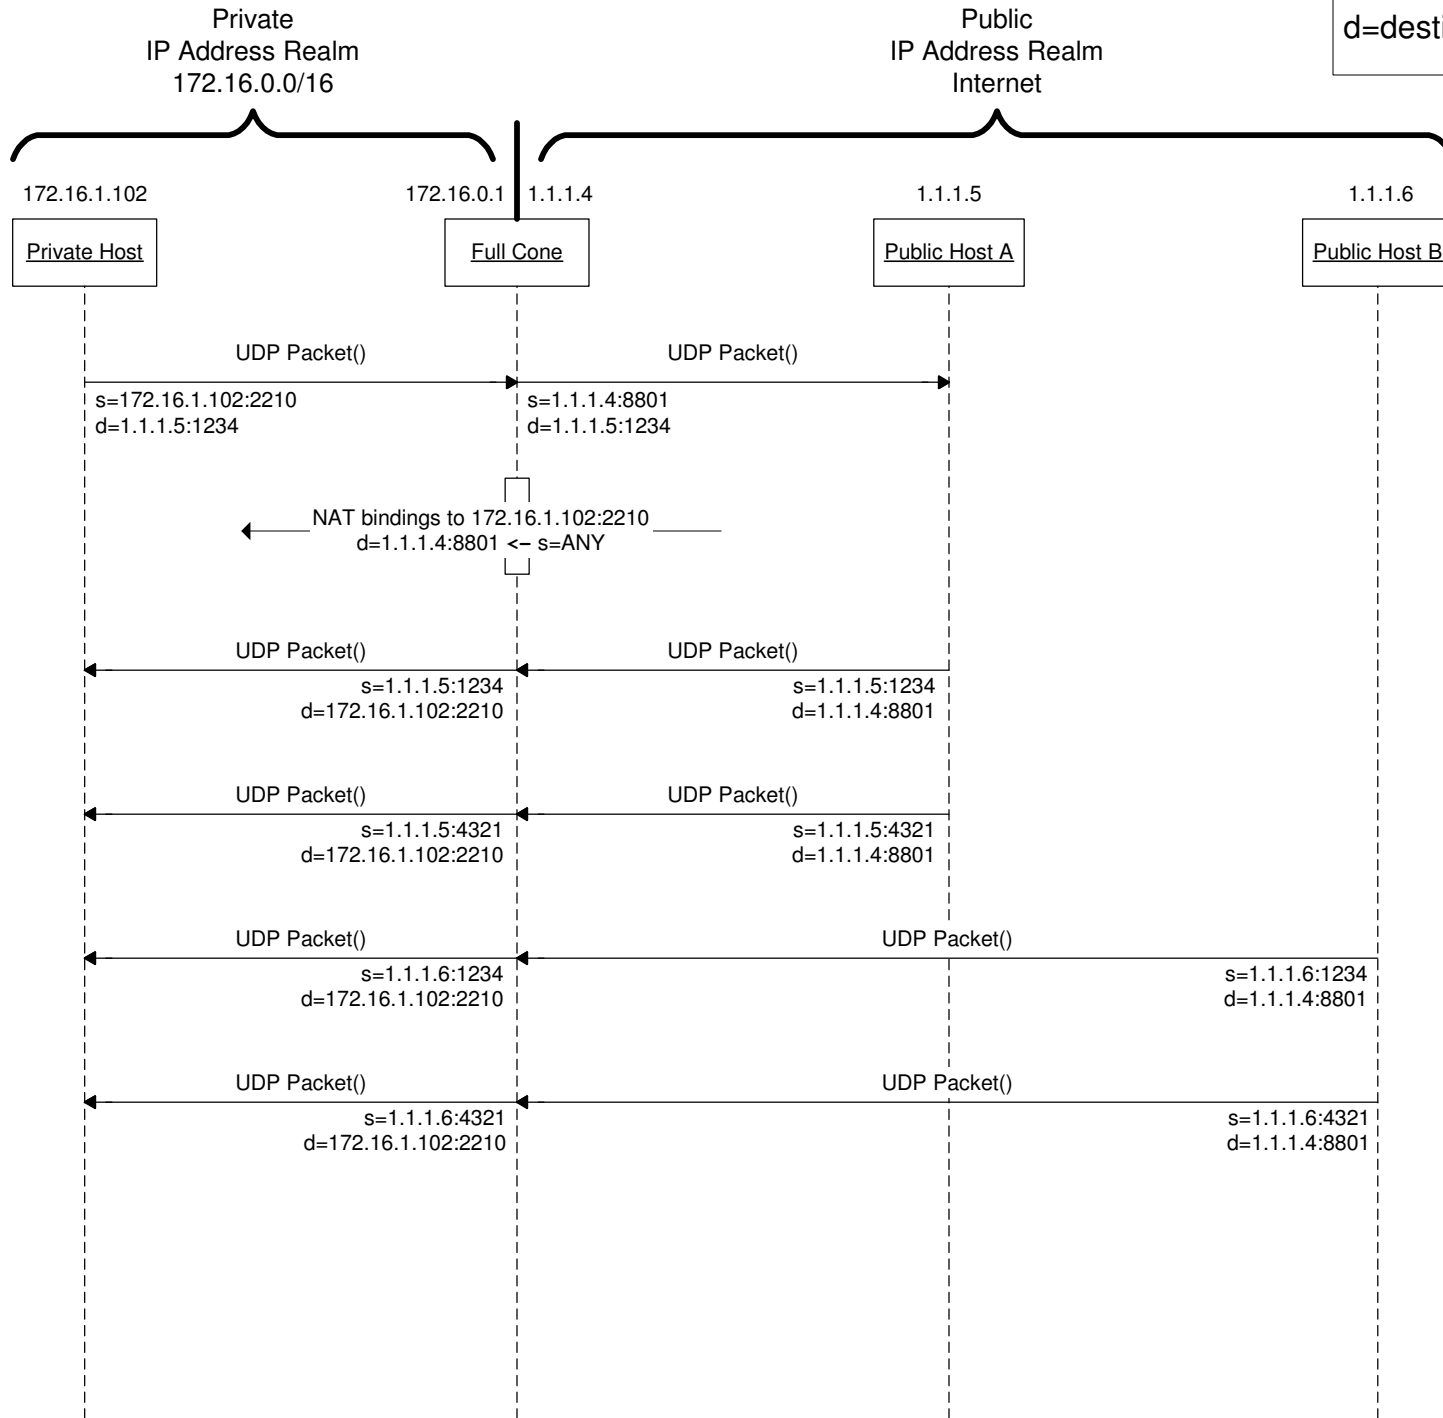

NAT Types: Full Cone NAT

Legend

s=source address:port
d=destination address:port

NAT Types: Restricted Cone NAT

Legend
 s=source address:port
 d=destination address:port

NAT Types: Port Restricted Cone NAT

Legend
 s=source address:port
 d=destination address:port

NAT Types: Symmetric NAT

Legend

s=source address:port
d=destination address:port